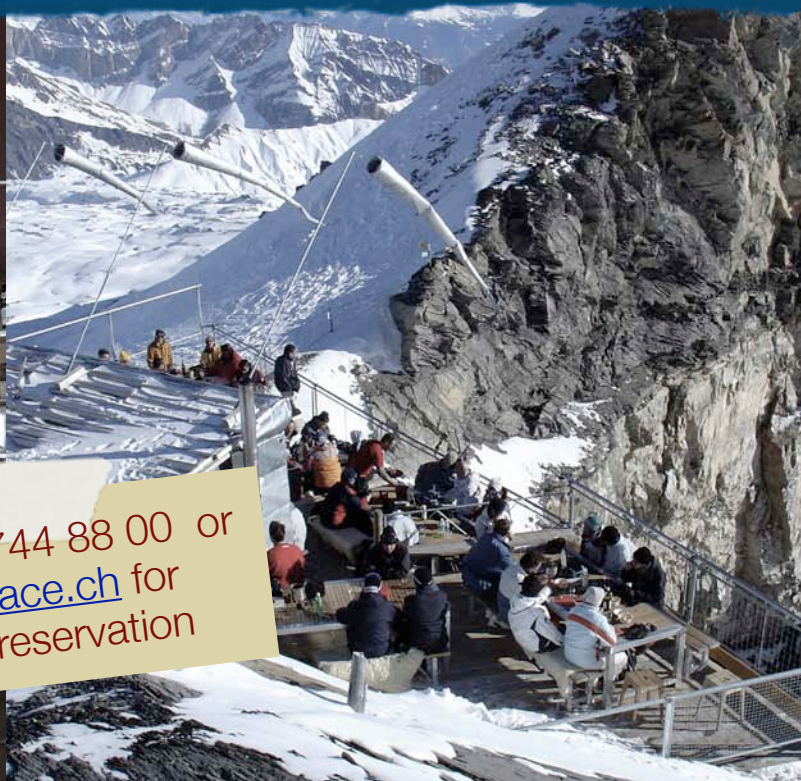

2'890 m.ü.M

Summer opening!

REFUGE L'ESPACE

GLACIER 3000 / DIABLERETS
MOUNTAIN LOUNGE / BISTRO

OPEN ONLY IN GOOD WEATHER CONDITIONS

SPECTACULAR VIEW / FINE FOOD & DRINKS / COZY AMBIENCE

The Refuge is the most spectacular mountain bistro in the alps. Enjoy the magnificent view from the terrace and our exquisite choice of regional products after an one hour hike over the glacier. The Refuge l'Espace is the ideal location for individual and exclusive events!